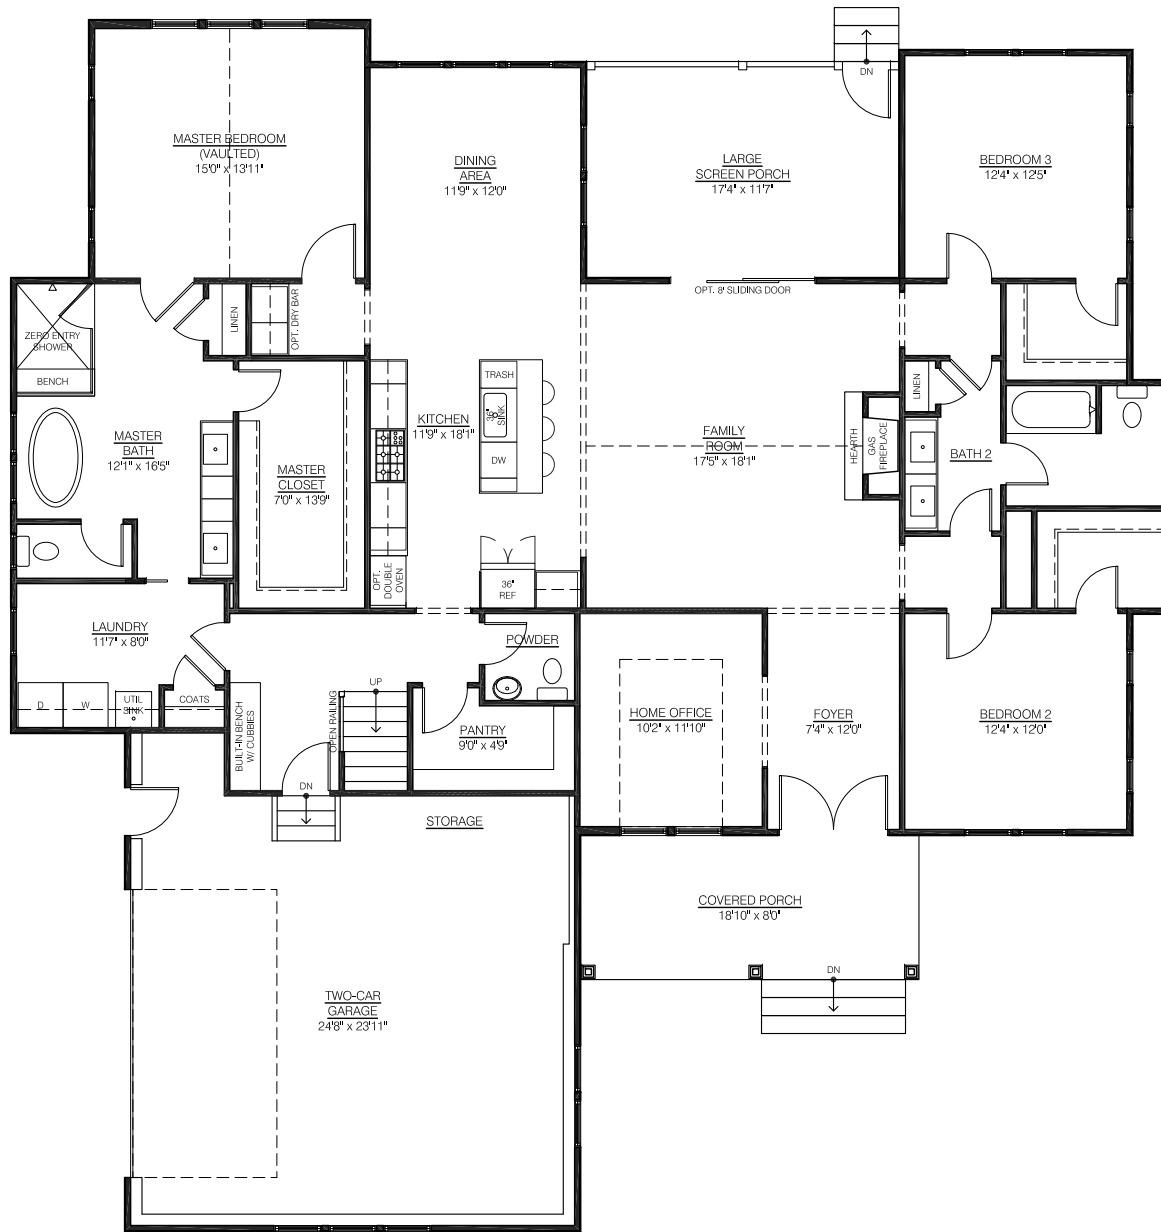

THE NICKLAUS

2,703 SF TOTAL

THE NICKLAUS

GROUND FLOOR PLAN - 2,382 SF

THE NICKLAUS

UPPER FLOOR PLAN - 321 SF