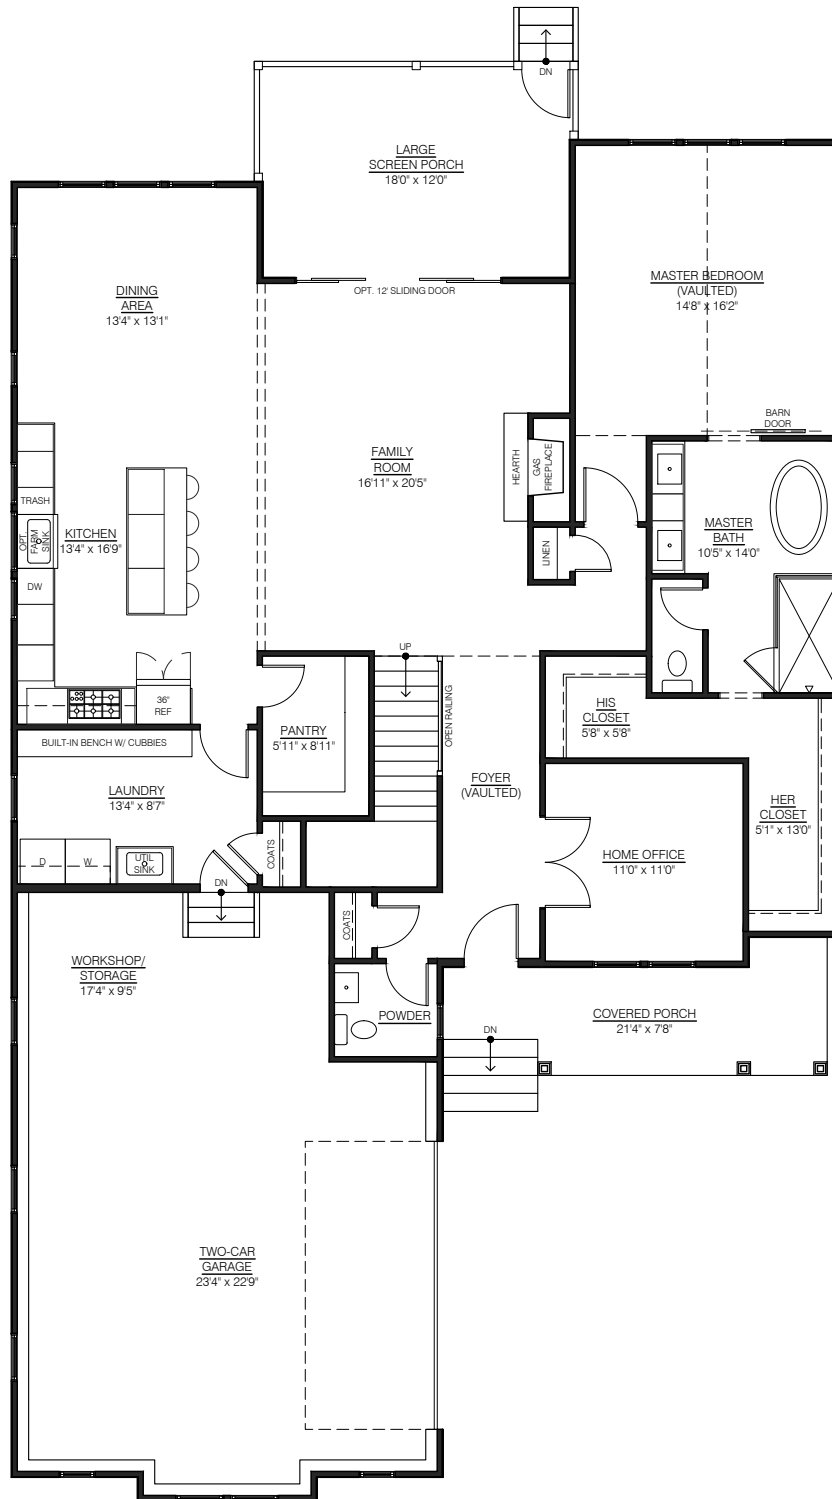

THE ADELAY

3,519 SF TOTAL

THE ADELAY
GROUND FLOOR PLAN - 1,920 SF

THE ADELAY

UPPER FLOOR PLAN - 1,599 SF