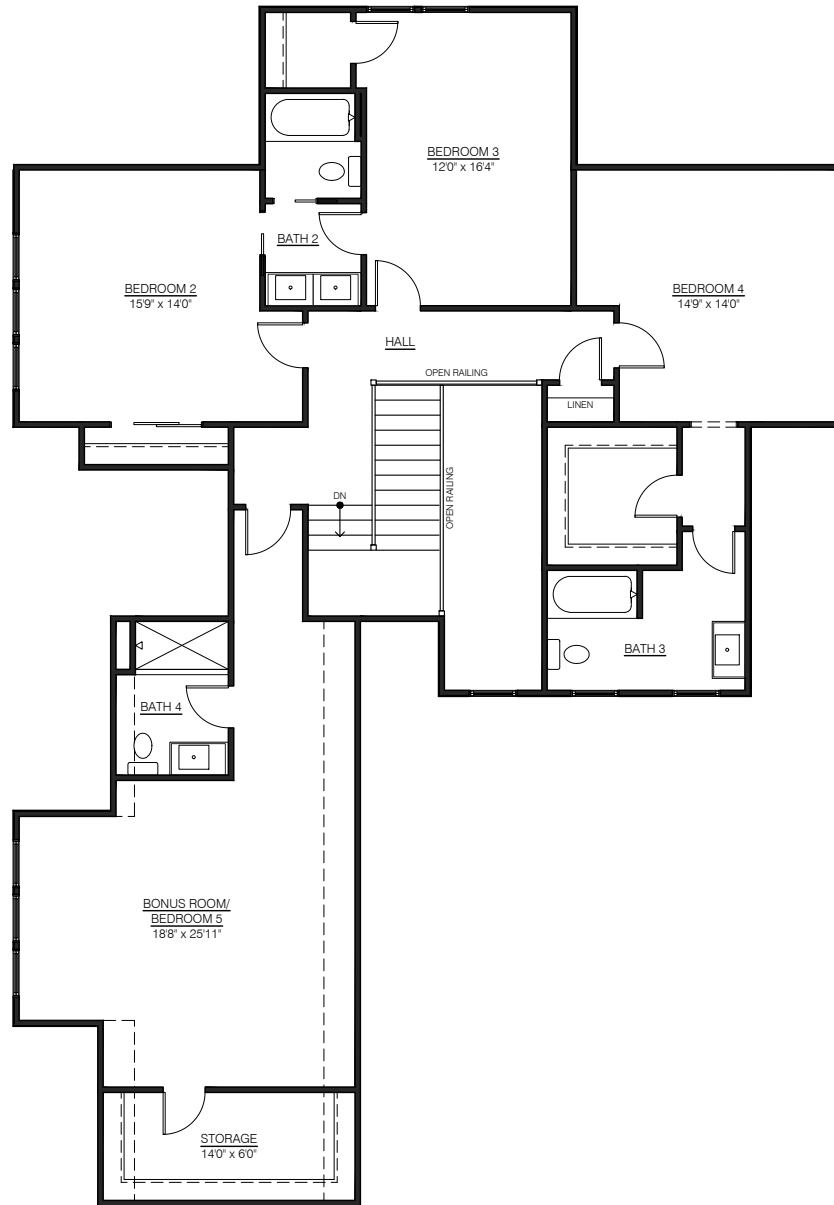

THE ADELAY

3,519 SF TOTAL

THE ADELAY
GROUND FLOOR PLAN - 1,920 SF

THE ADELAY

UPPER FLOOR PLAN - 1,599 SF