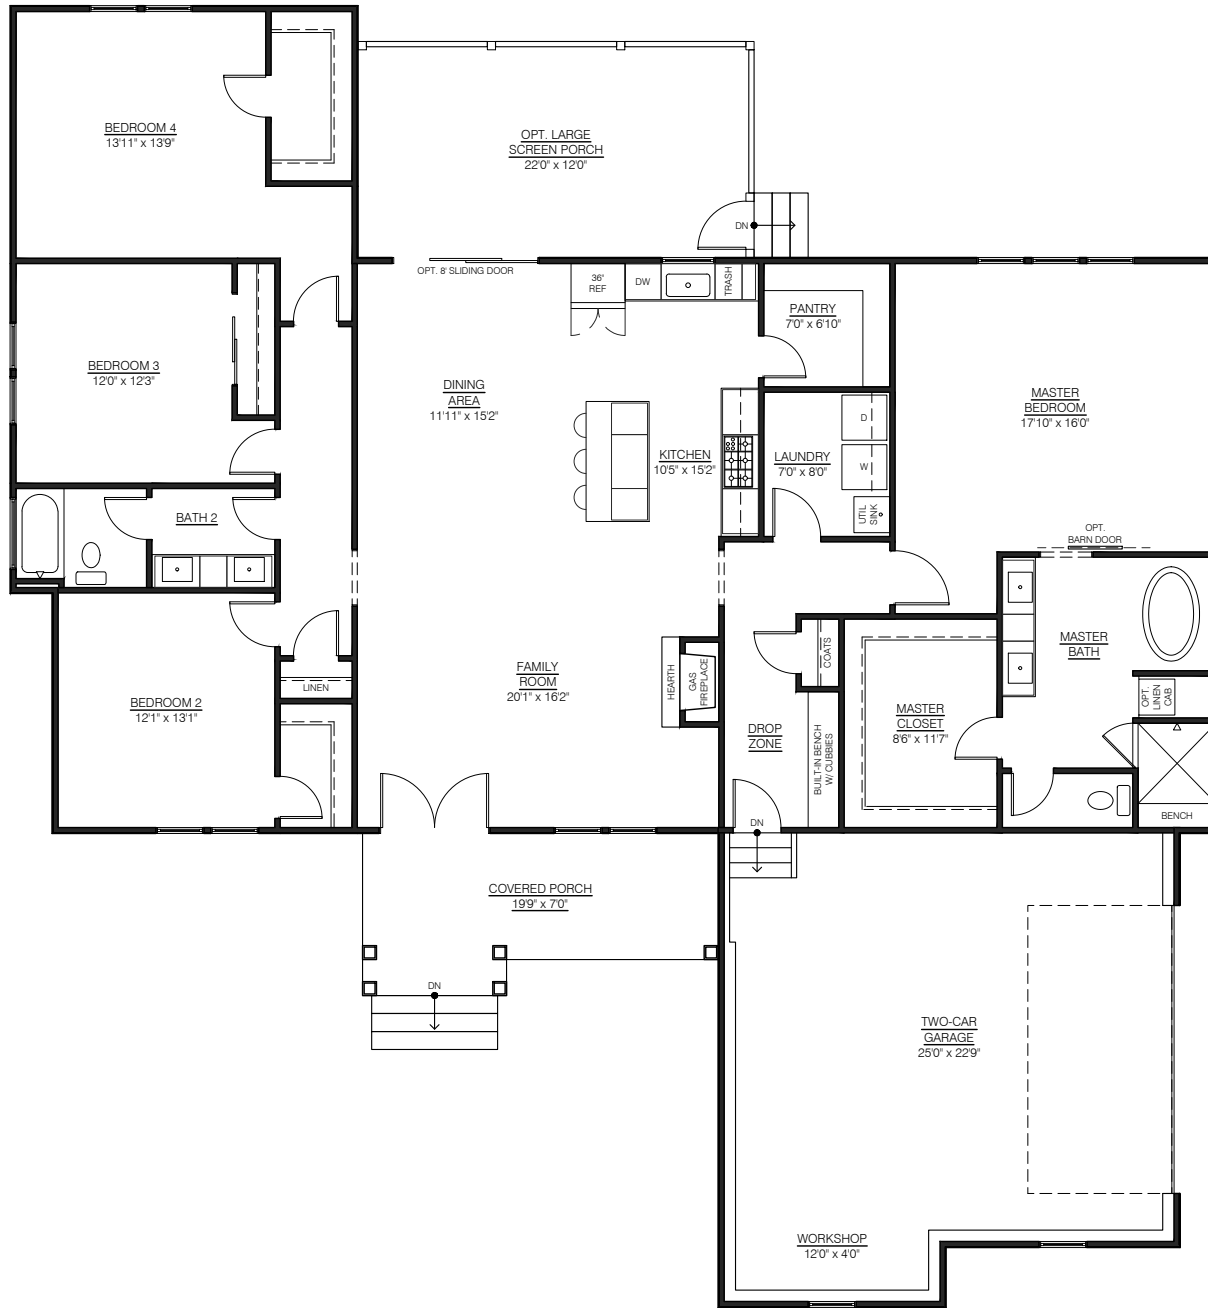

# THE CRENSHAW

2,394 SF TOTAL

# THE CRENSHAW

GROUND FLOOR PLAN - 2,394 SF