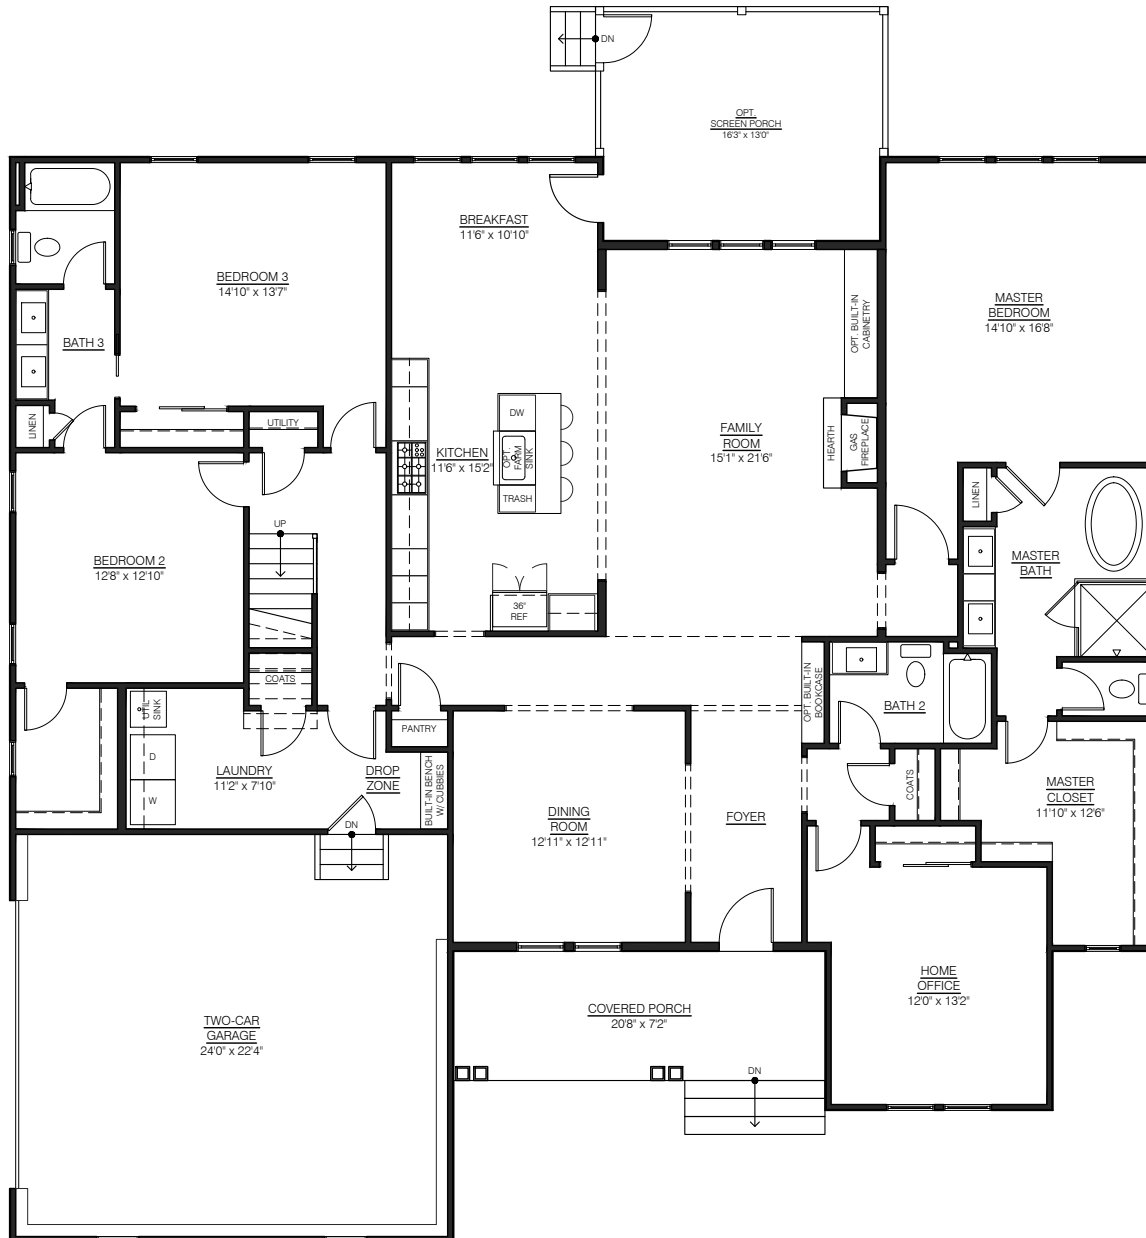

# THE HUGUENOT

3,060 SF TOTAL

# THE HUGUENOT

GROUND FLOOR PLAN - 2,702 SF

# THE HUGUENOT

UPPER FLOOR PLAN - 358 SF