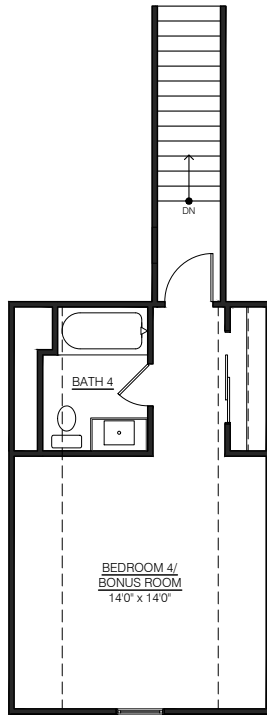

# THE HUGUENOT

3,060 SF TOTAL

# THE HUGUENOT

GROUND FLOOR PLAN - 2,702 SF

# THE HUGUENOT

UPPER FLOOR PLAN - 358 SF