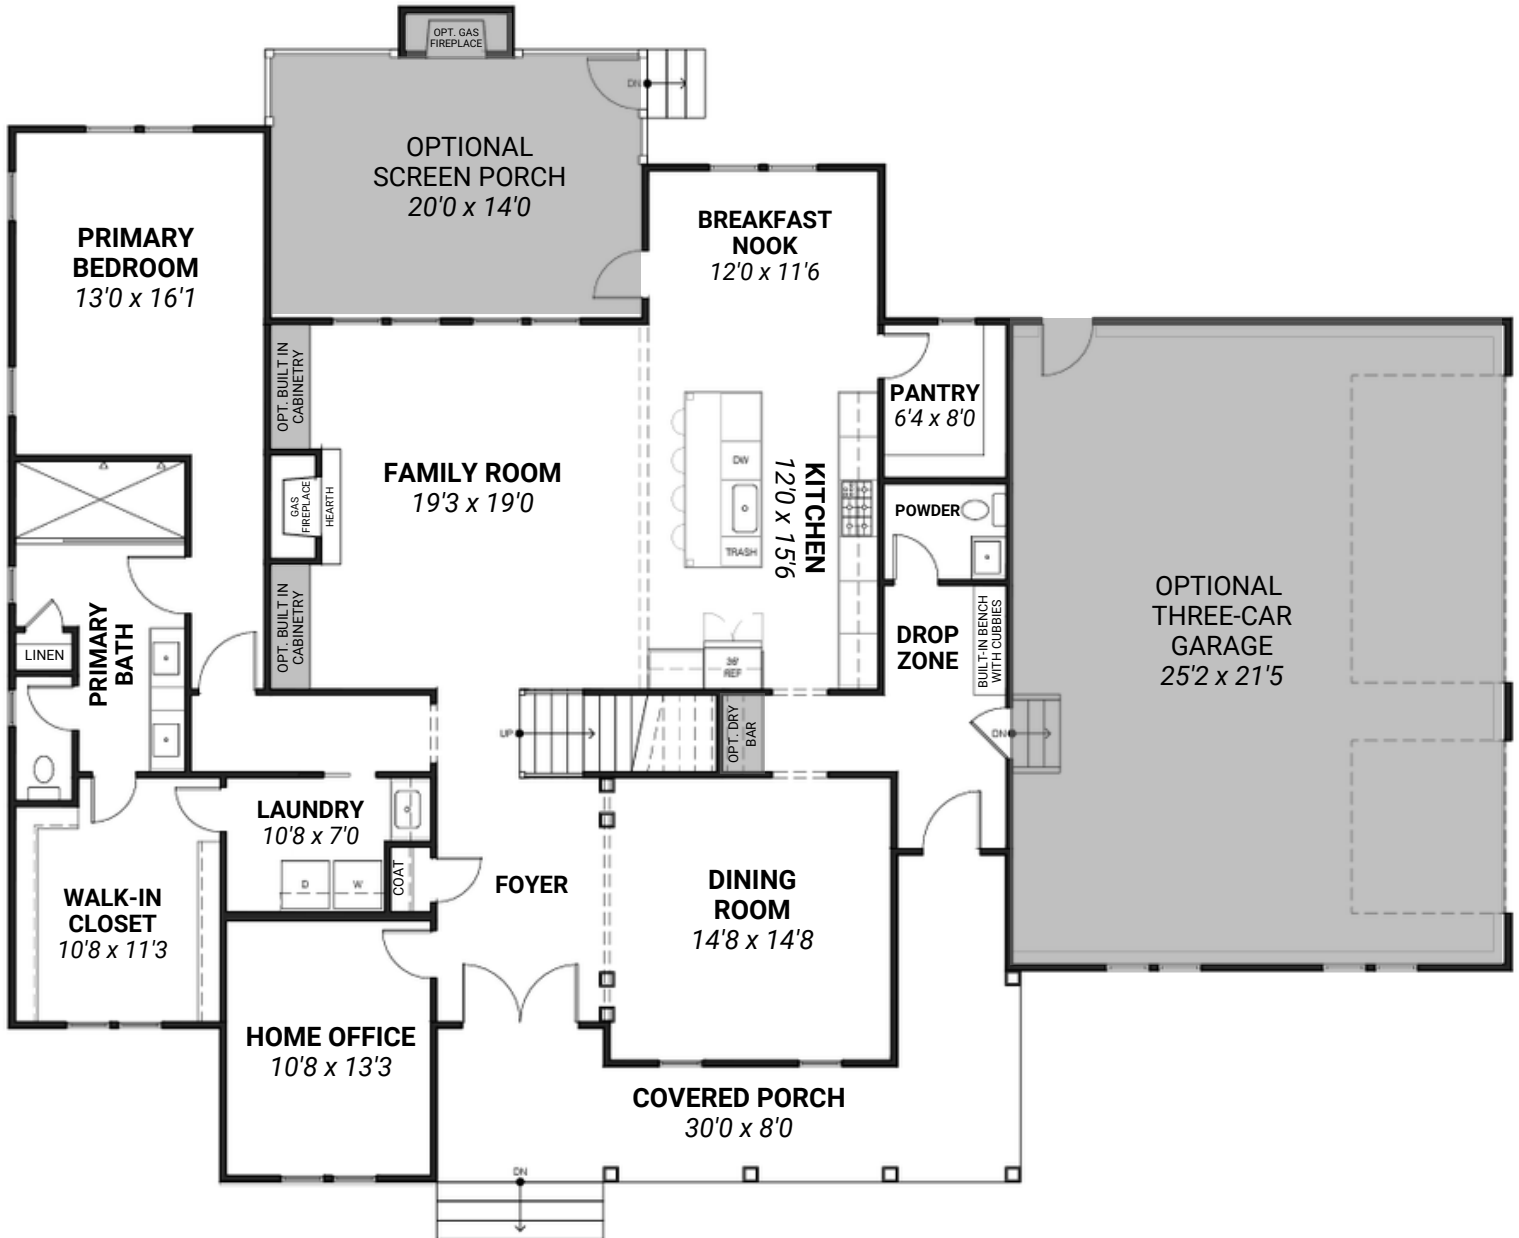

# THE O'CONNELL

4 BEDS / 3.5 BATHS / 3,435 FINISHED + 568 UNFINISHED SQ.FT.

## FIRST FLOOR

## SECOND FLOOR