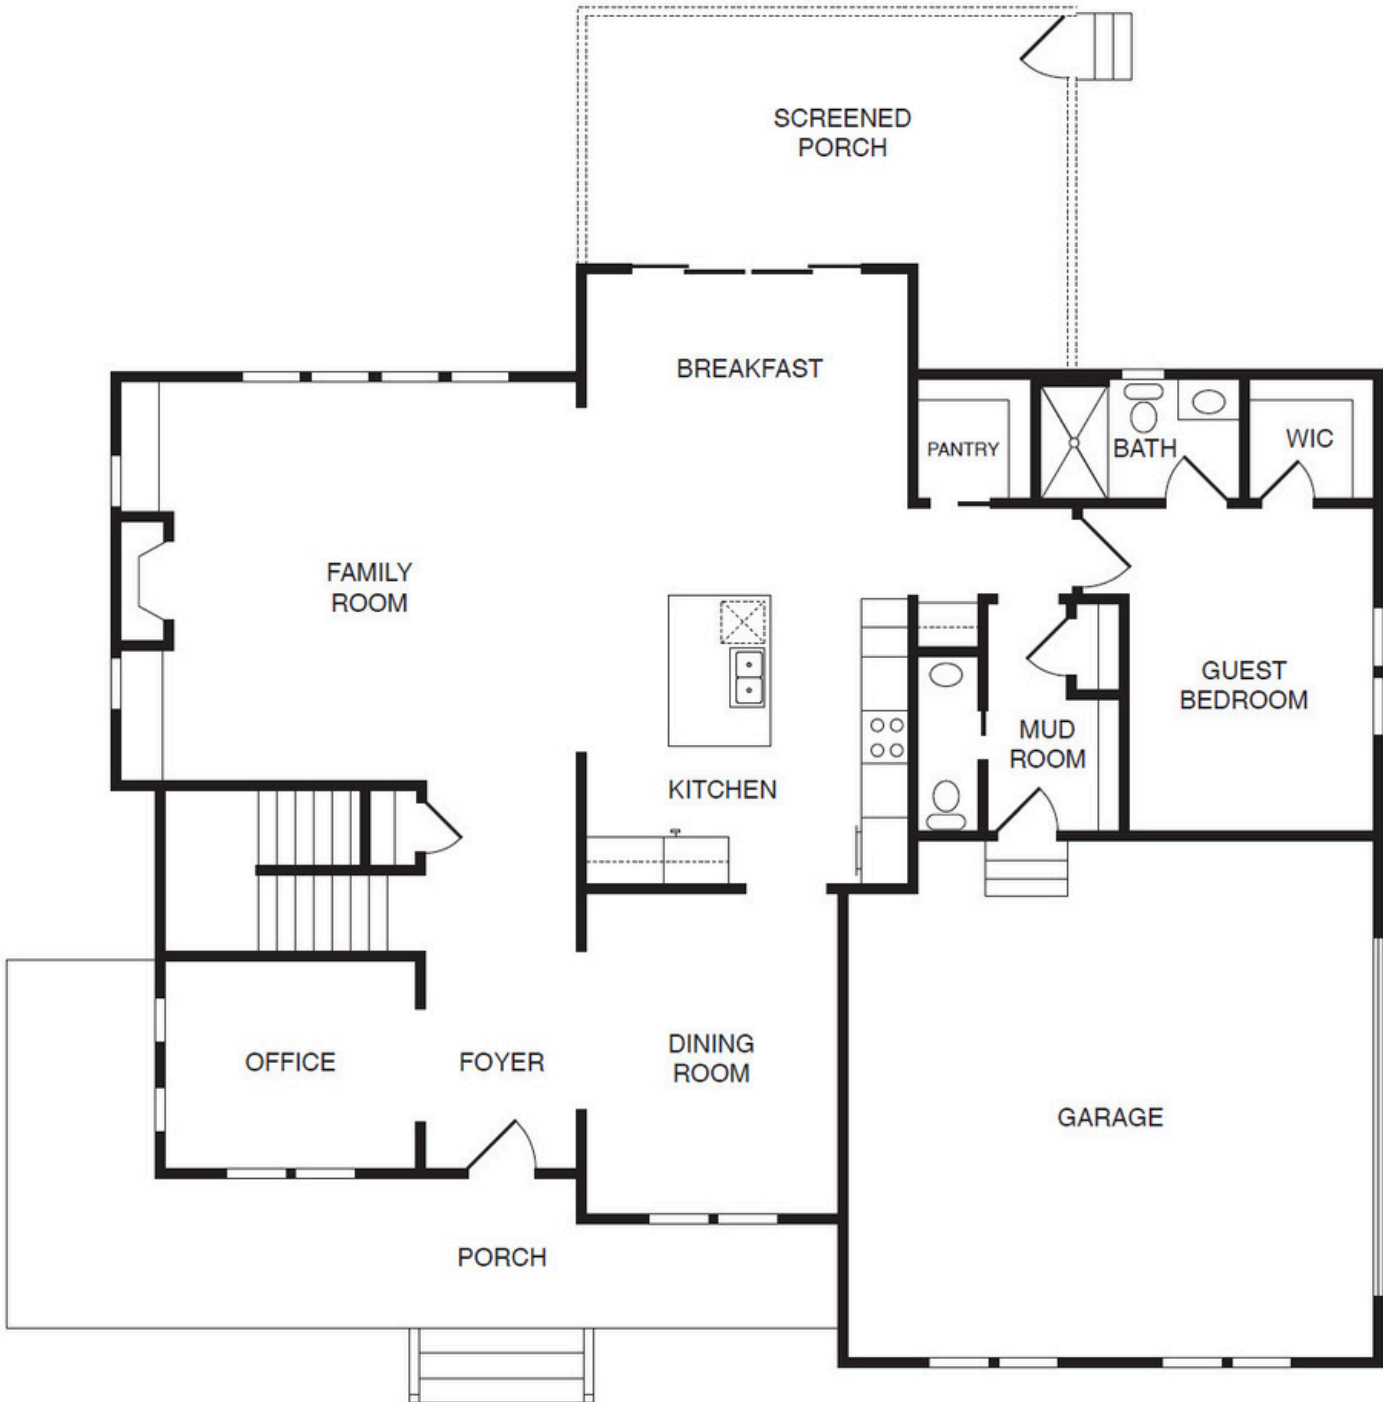

THE FENWAY - 2024 PARADE OF HOMES  
5 BEDS / 5 BATHS / 3,503 FINISHED SQ.FT.

**FIRST FLOOR**

5001 WINDING WATERS DRIVE  
MOSELEY, VA 23120

THE FENWAY - 2024 PARADE OF HOMES  
5 BEDS / 5 BATHS / 3,503 FINISHED SQ.FT.

**SECOND FLOOR**

**THIRD FLOOR**

Floor plans are for illustrative purposes only and subject to change without notice. All dimensions & square footage numbers shown are approximate.