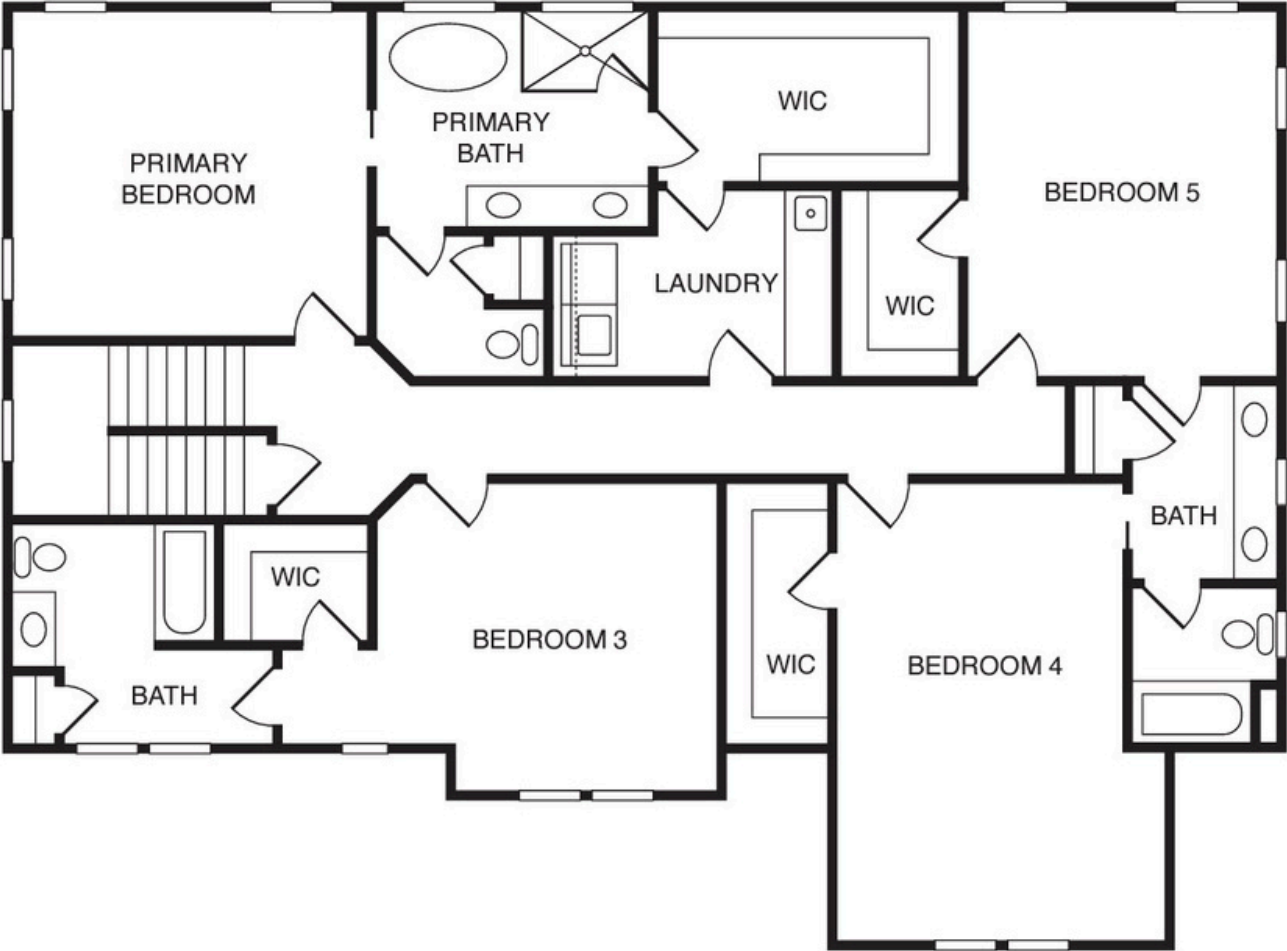

THE FENWAY - 2024 PARADE OF HOMES  
5 BEDS / 5 BATHS / 3,503 FINISHED SQ.FT.

**FIRST FLOOR**

5001 WINDING WATERS DRIVE  
MOSELEY, VA 23120

THE FENWAY - 2024 PARADE OF HOMES  
5 BEDS / 5 BATHS / 3,503 FINISHED SQ.FT.

**SECOND FLOOR**

**THIRD FLOOR**

Floor plans are for illustrative purposes only and subject to change without notice. All dimensions & square footage numbers shown are approximate.