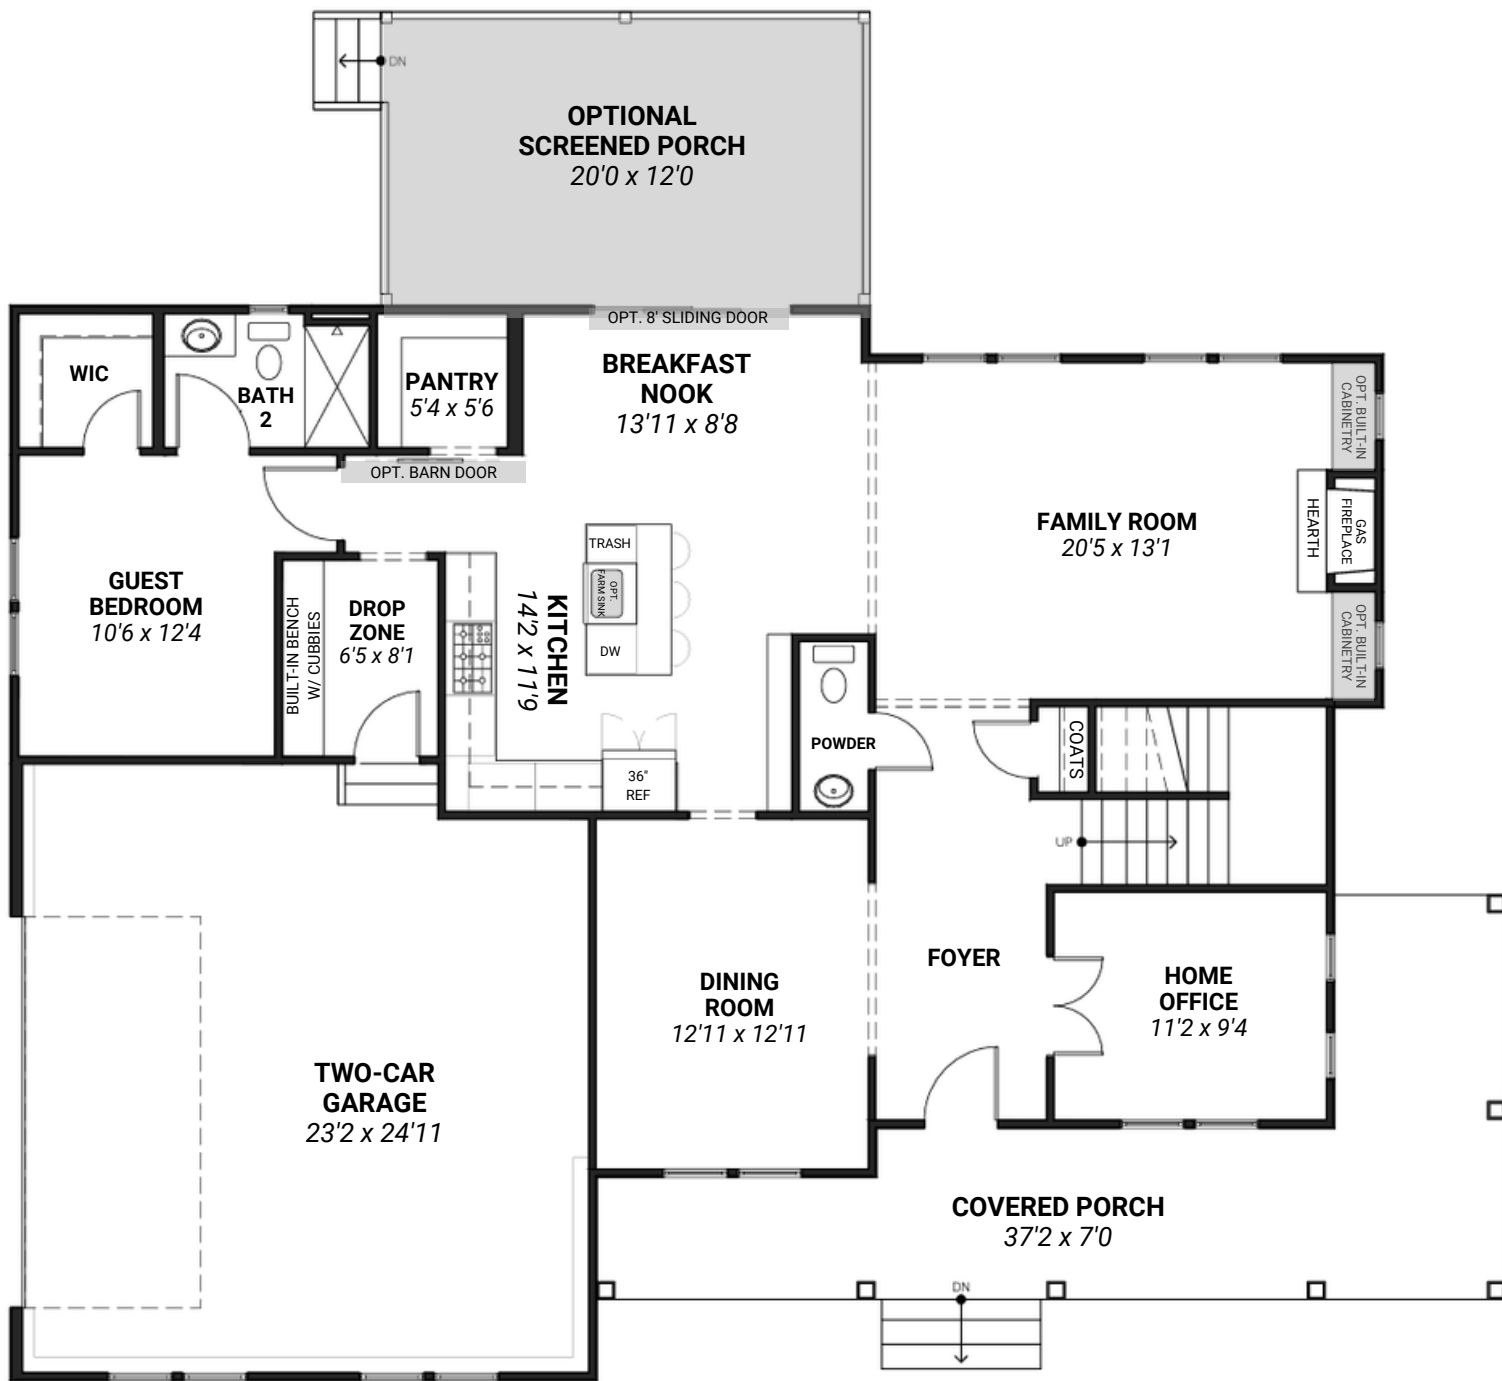

THE FENWAY II

5 BEDS / 5.5 BATHS / 3,314 FINISHED SQ.FT.

FIRST FLOOR

THE FENWAY II

5 BEDS / 5.5 BATHS / 3,314 FINISHED SQ.FT.

SECOND FLOOR

3RD FLOOR

Floor plans are for illustrative purposes only and subject to change without notice. All dimensions & square footage numbers shown are approximate.