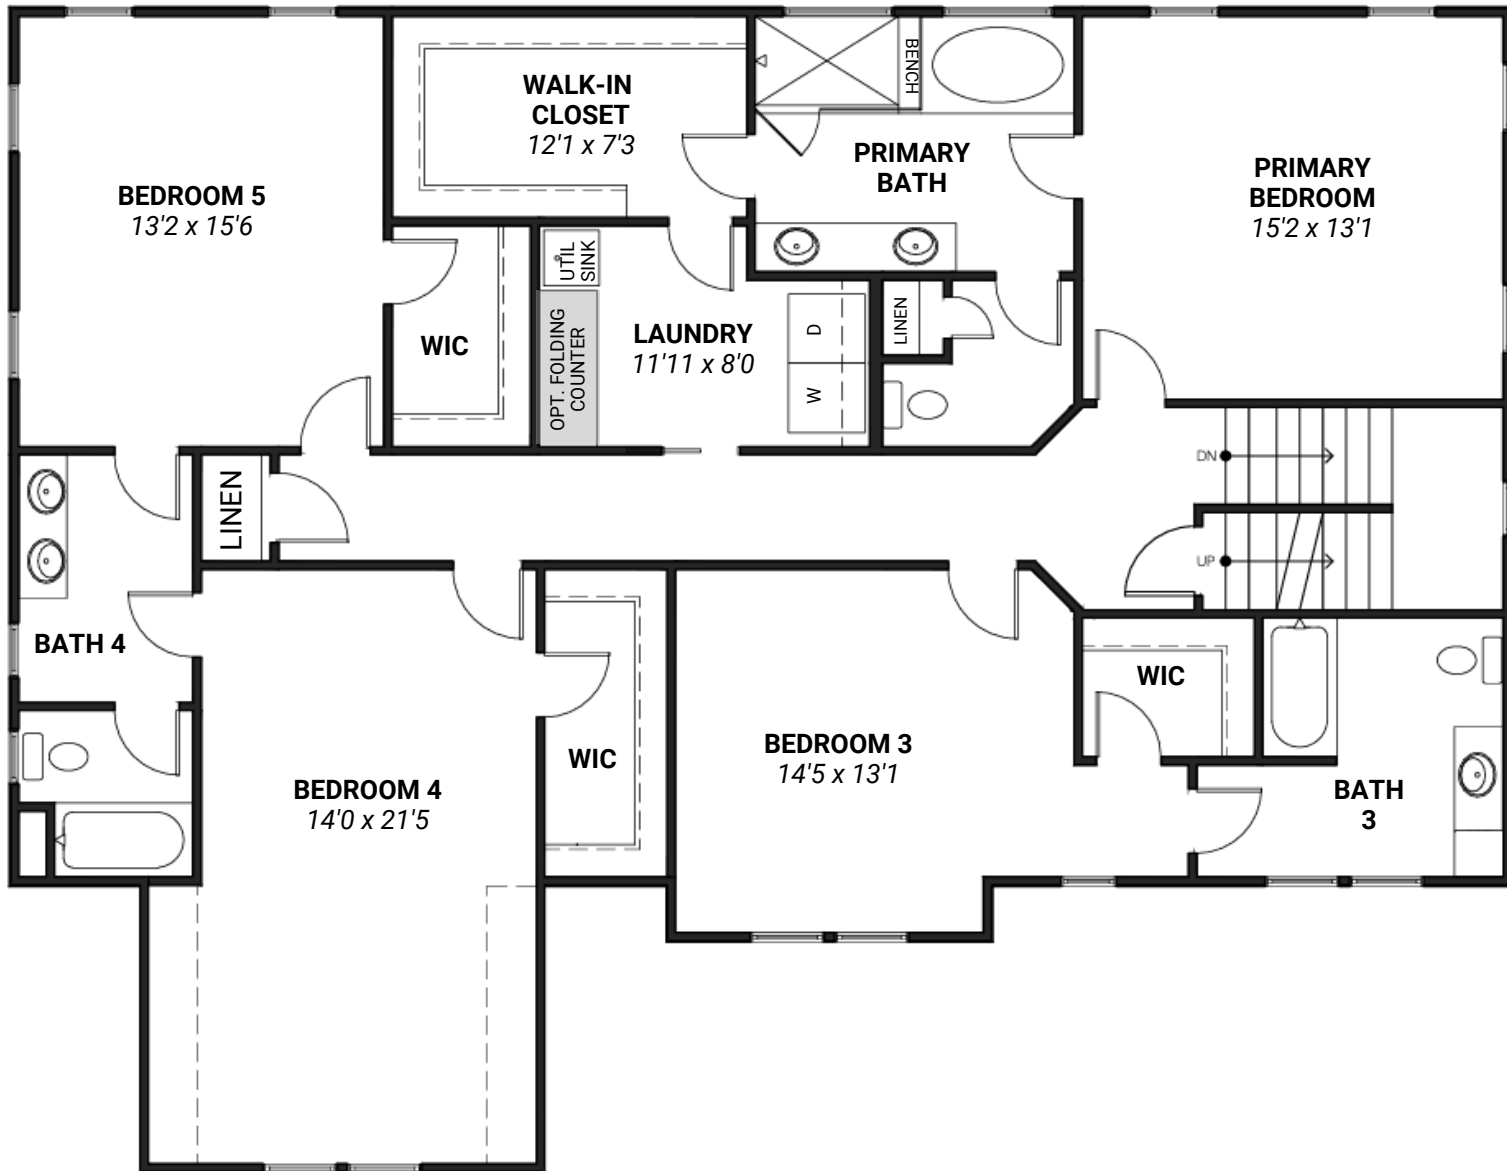

THE FENWAY II

5 BEDS / 5.5 BATHS / 3,314 FINISHED SQ.FT.

FIRST FLOOR

THE FENWAY II

5 BEDS / 5.5 BATHS / 3,314 FINISHED SQ.FT.

SECOND FLOOR

3RD FLOOR

Floor plans are for illustrative purposes only and subject to change without notice. All dimensions & square footage numbers shown are approximate.