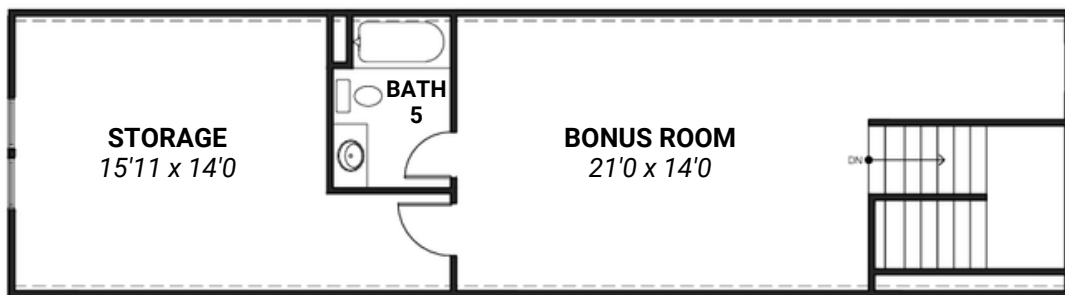

THE FENWAY II

5 BEDS / 5.5 BATHS / 3,314 FINISHED SQ.FT.

FIRST FLOOR

THE FENWAY II

5 BEDS / 5.5 BATHS / 3,314 FINISHED SQ.FT.

SECOND FLOOR

3RD FLOOR

Floor plans are for illustrative purposes only and subject to change without notice. All dimensions & square footage numbers shown are approximate.