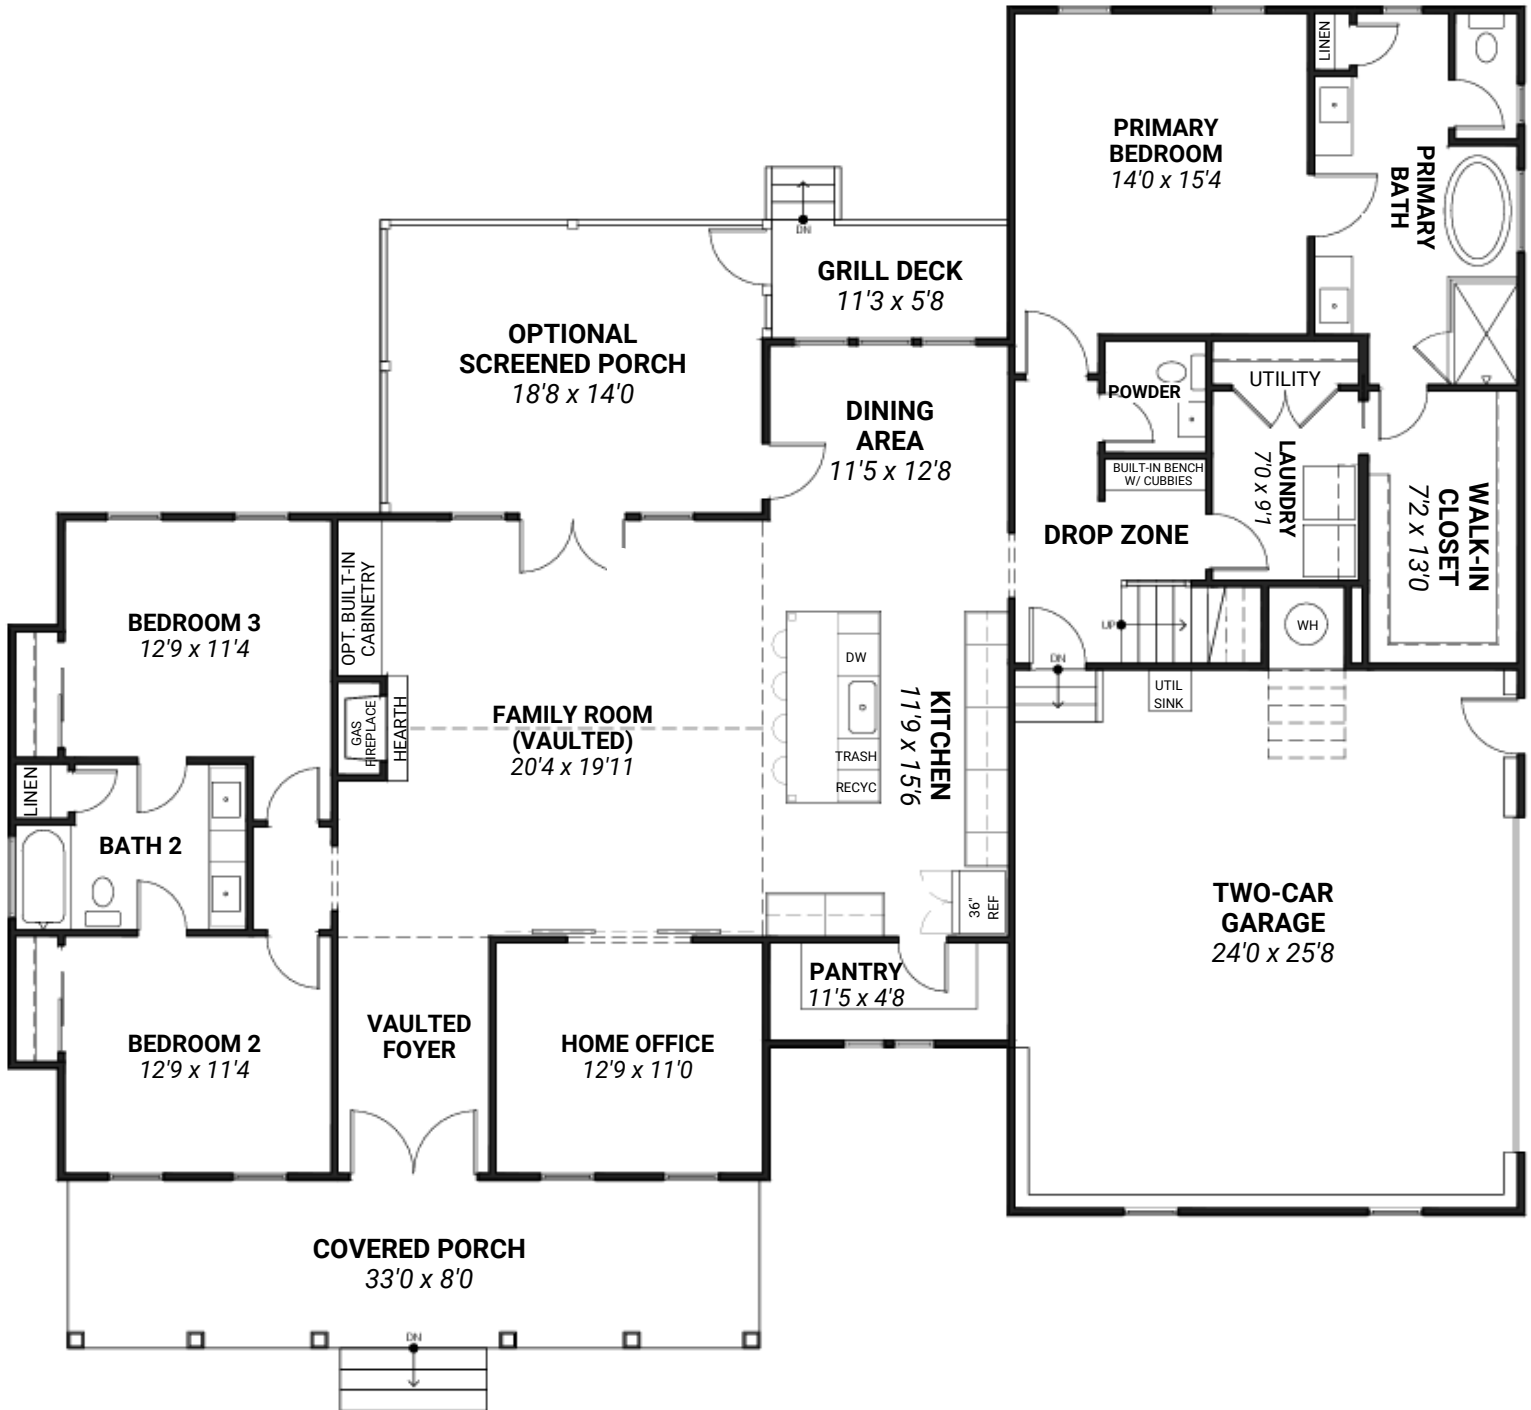

THE ARRINGTON

4 BEDS / 3.5 BATHS / 2,658 FINISHED SQ.FT.

FIRST FLOOR

THE ARRINGTON

4 BEDS / 3.5 BATHS / 2,658 FINISHED SQ.FT.

SECOND FLOOR