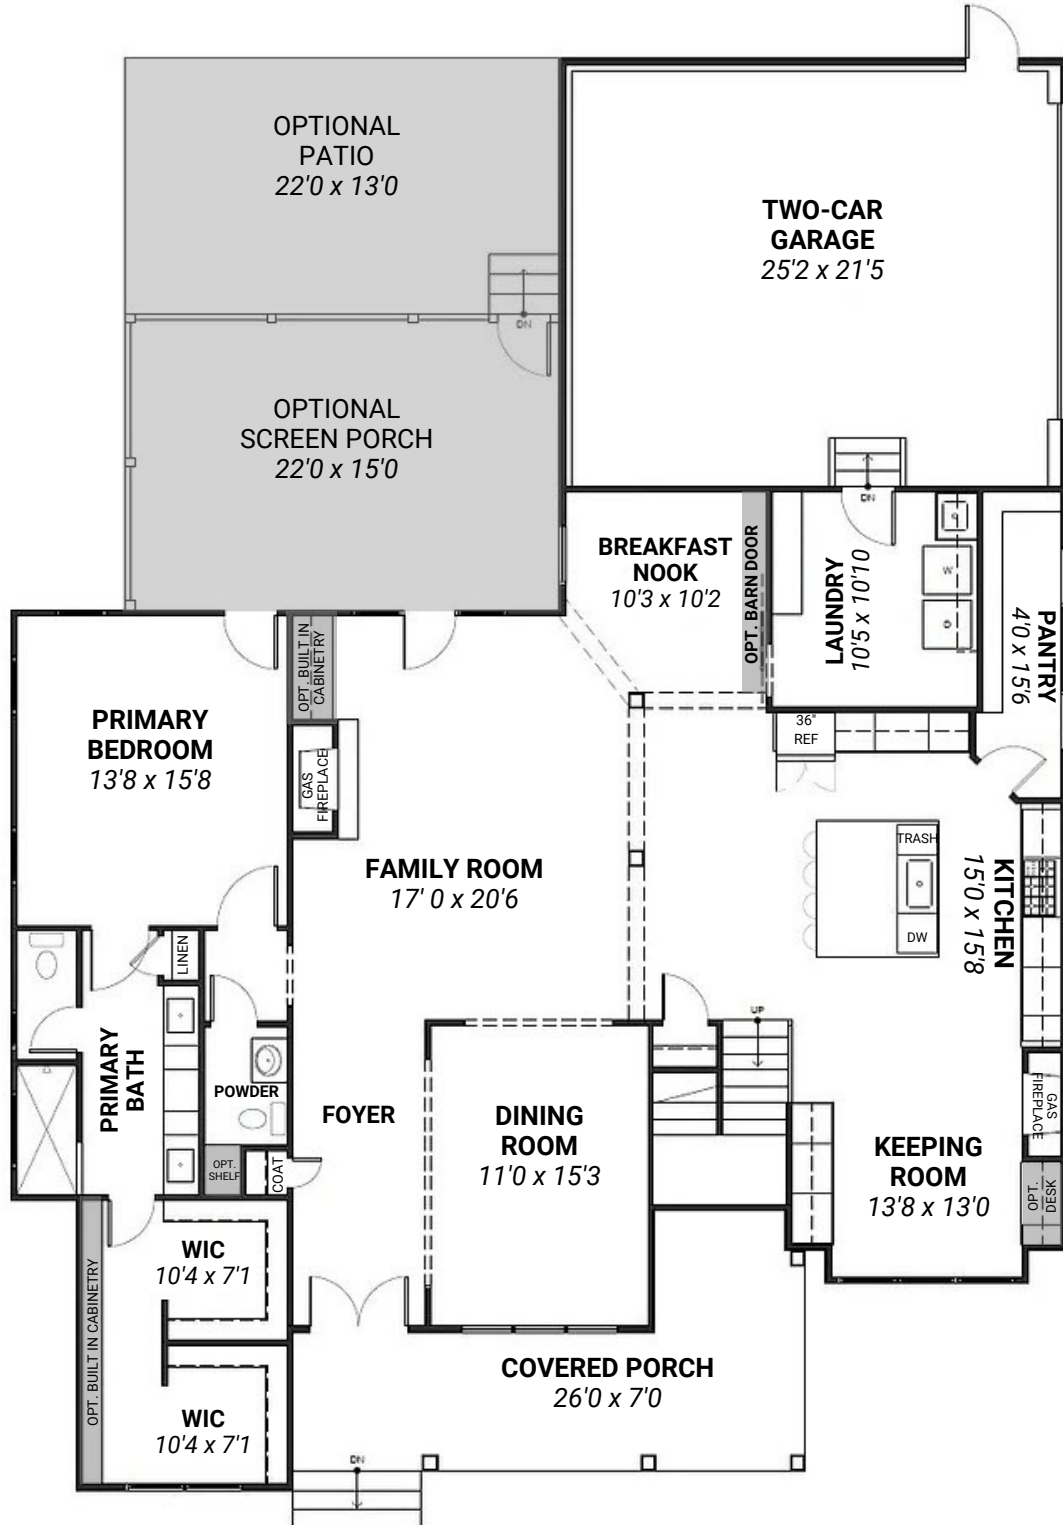

THE ASHTON

4 BEDS / 4 BATHS / 3,629 FINISHED + 726 UNFINISHED SQ.FT.

FIRST FLOOR

THE ASHTON

4 BEDS / 4 BATHS / 3,629 FINISHED + 726 UNFINISHED SQ.FT.

SECOND FLOOR

OPTIONAL BONUS ROOM LAYOUT