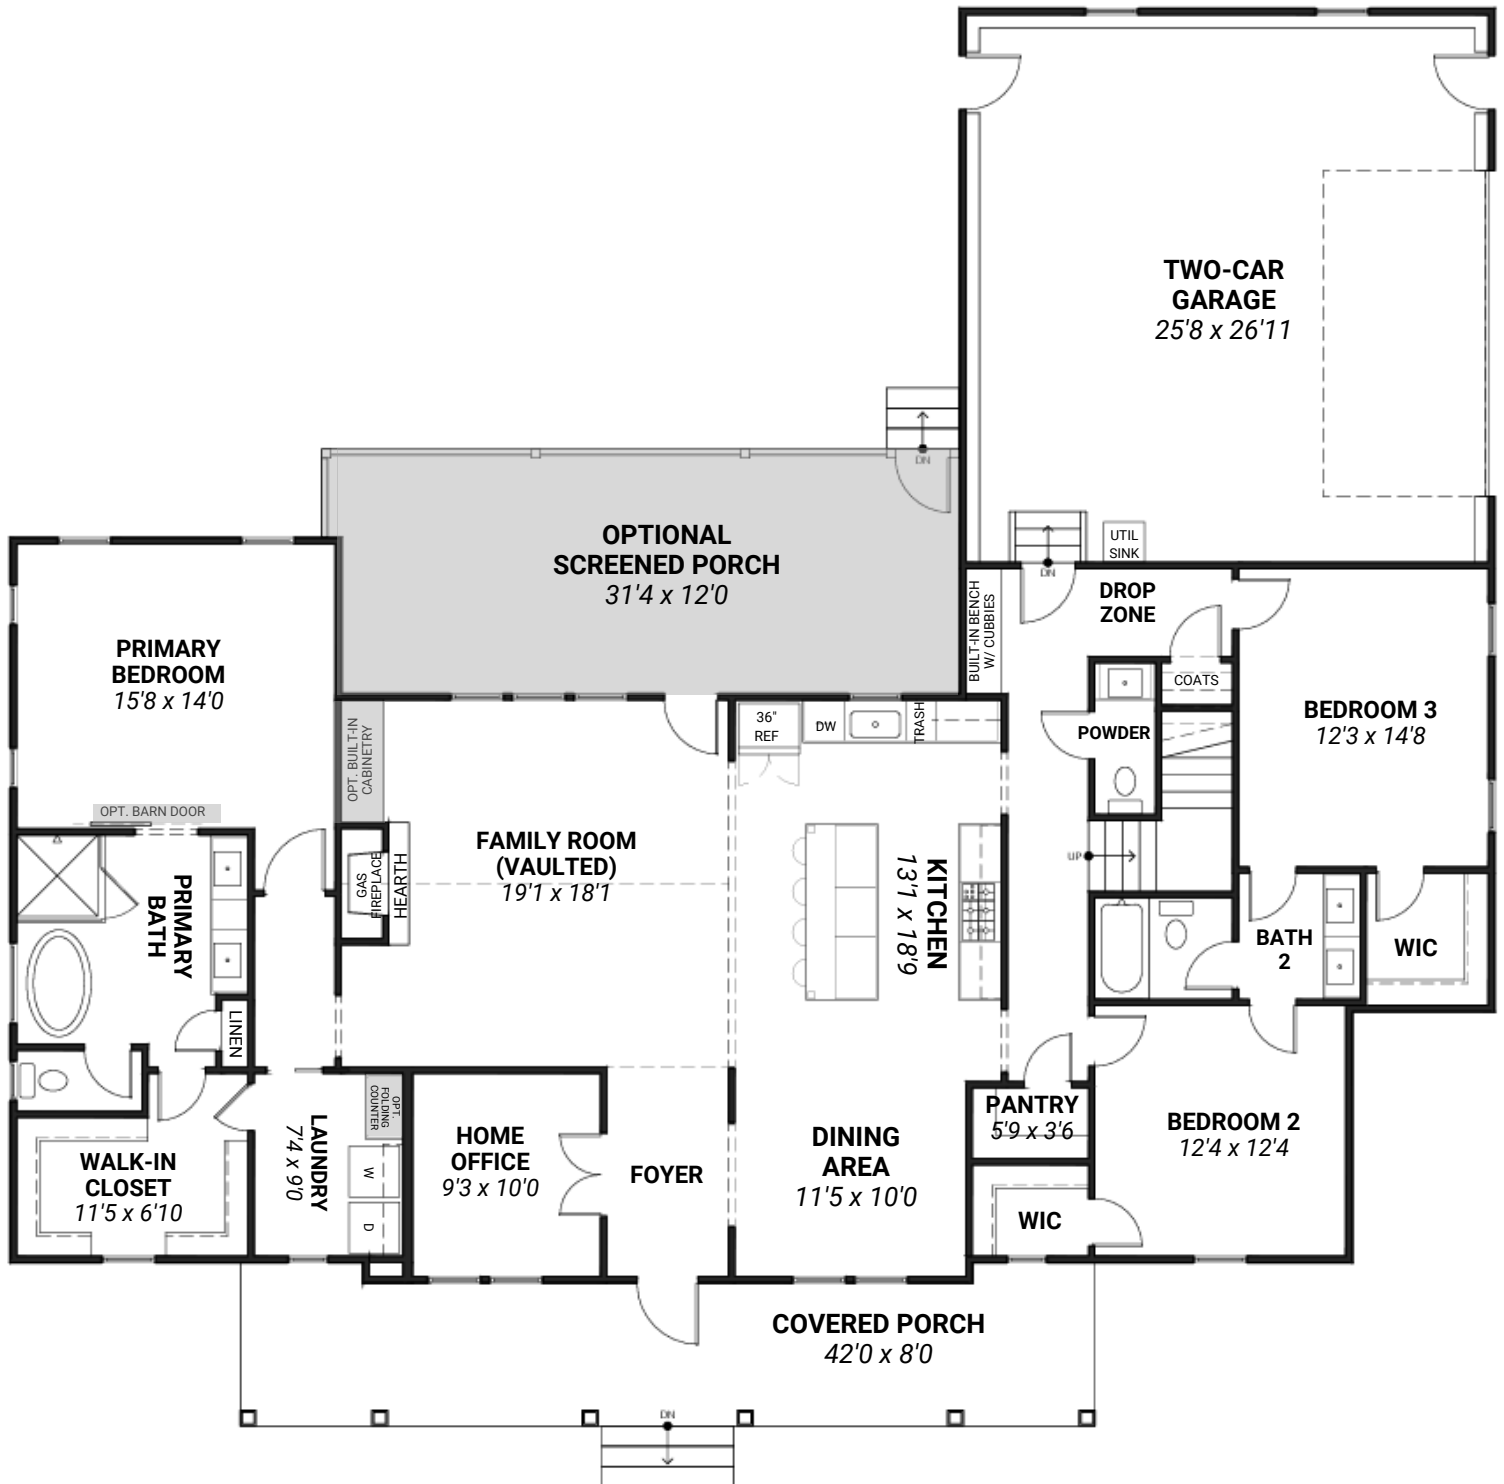

# THE WATSON

4 BEDS / 3.5 BATHS / 2,756 FINISHED SQ.FT.

## FIRST FLOOR

## SECOND FLOOR