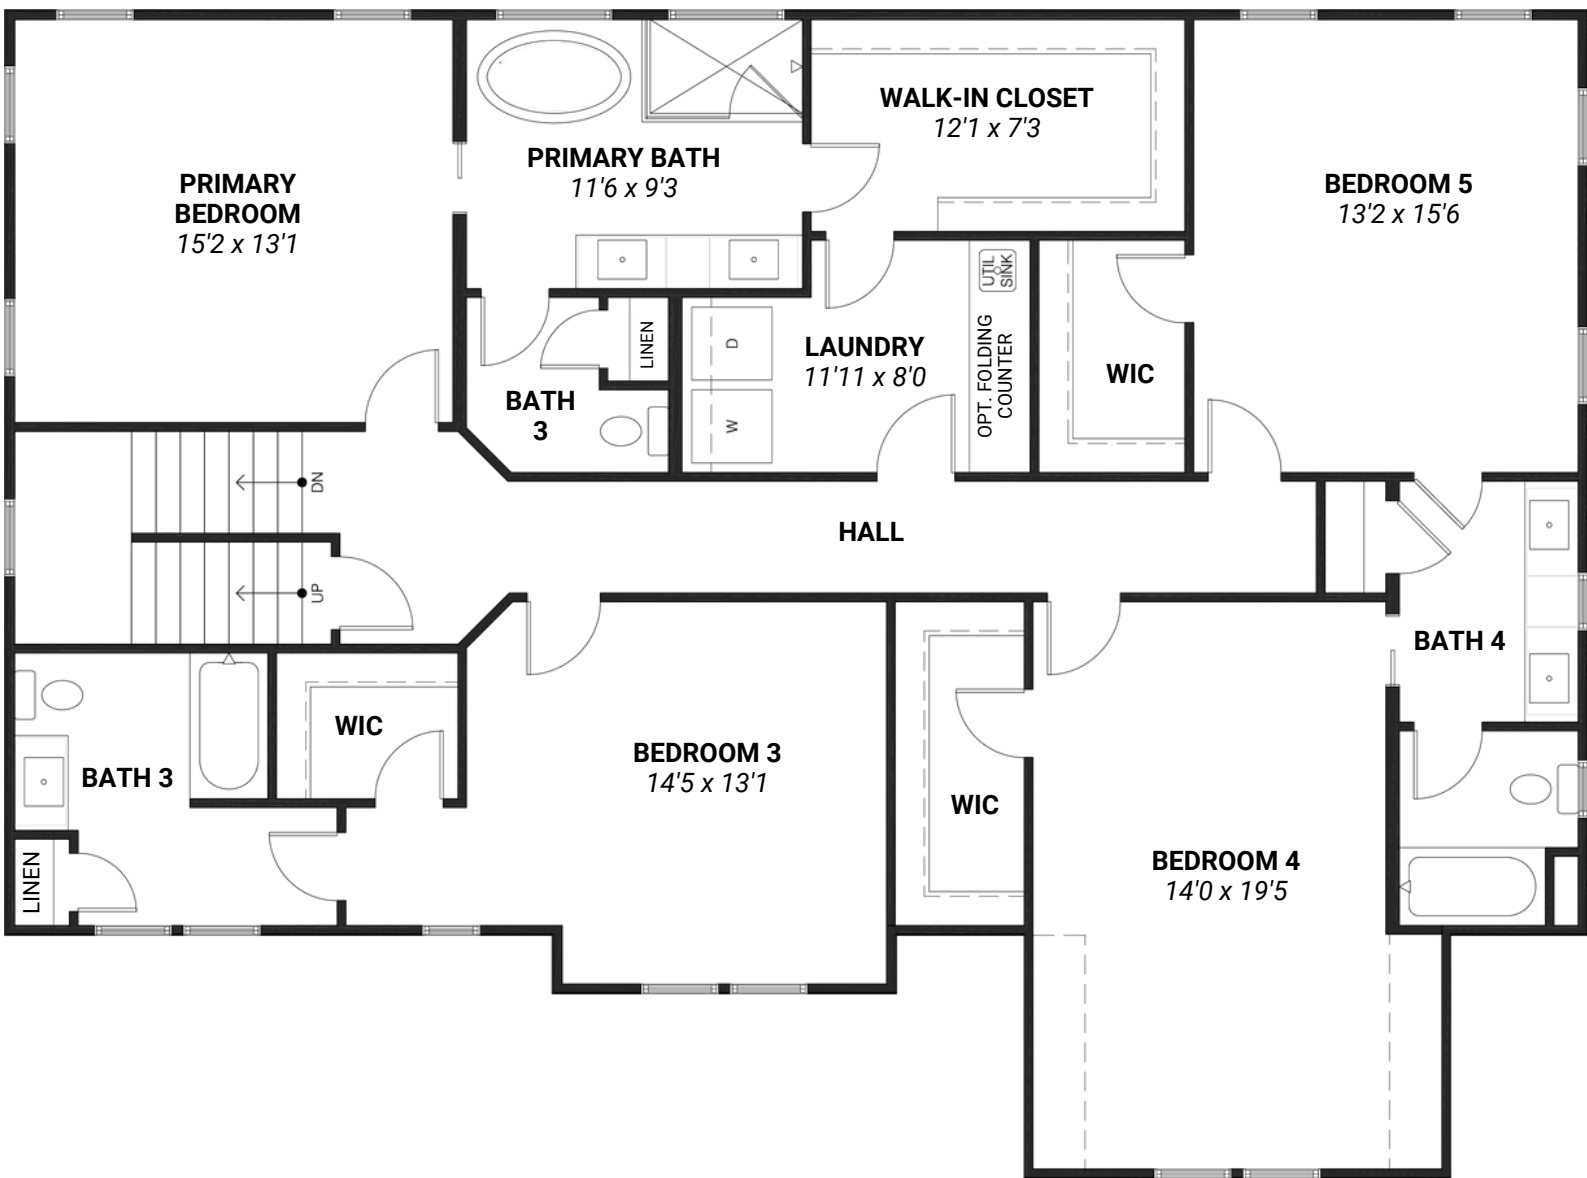

## FIRST FLOOR

# THE FENWAY III

5 - 6 BEDS / 4.5 - 5.5 BATHS / 3,503 FINISHED SQ.FT.

## SECOND FLOOR

## 3RD FLOOR