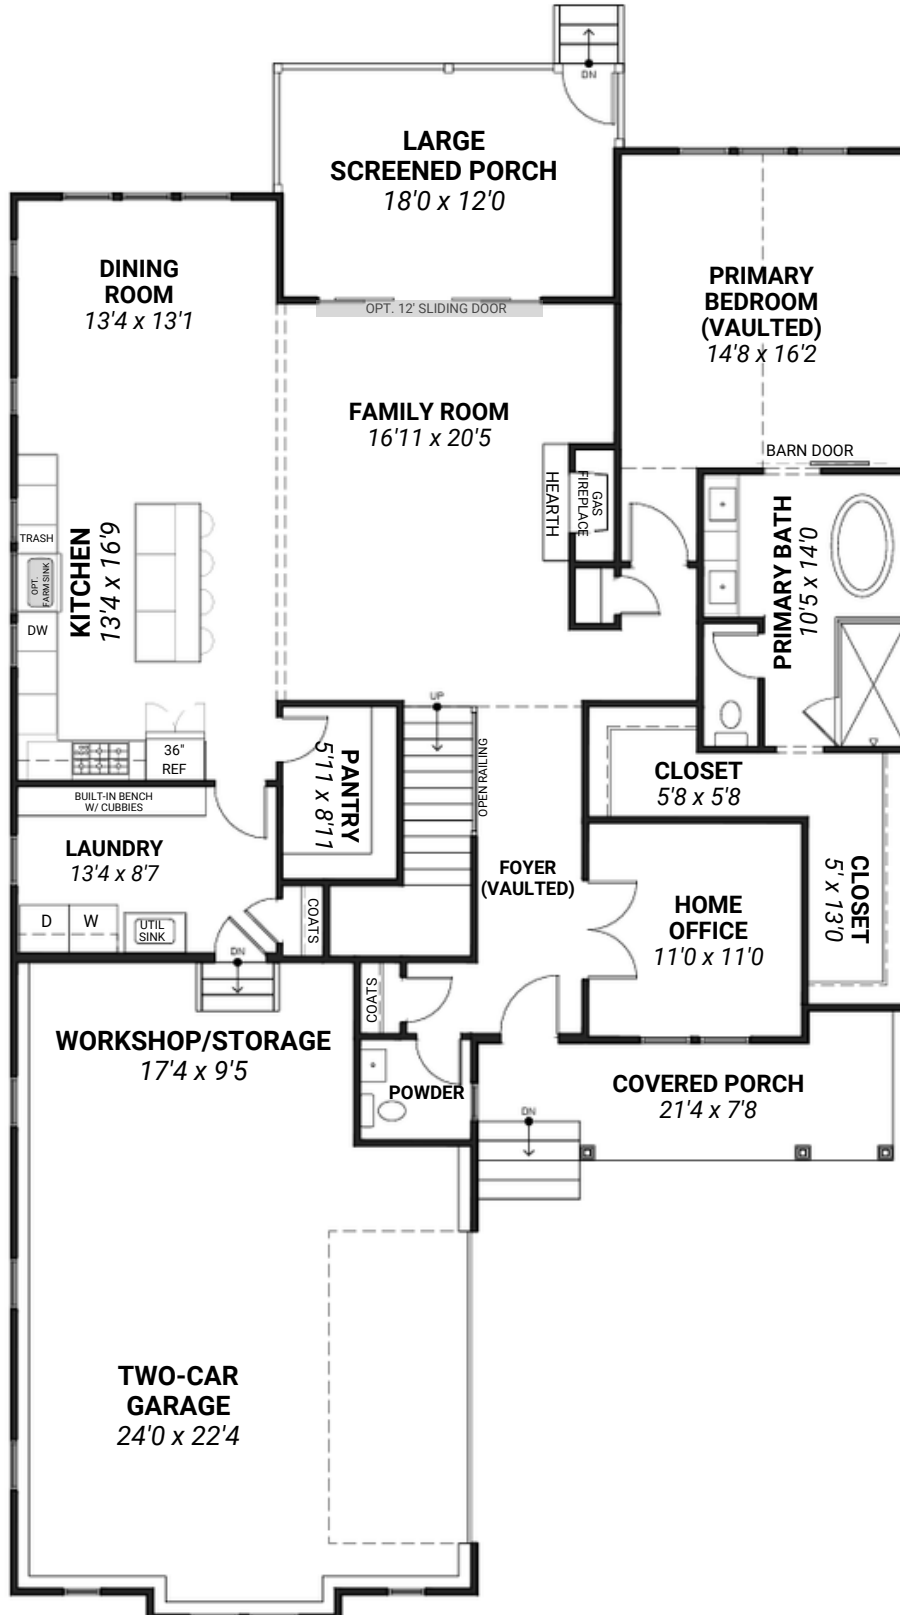

THE ADELAY

5 BEDS / 4 BATHS / 3,519 FINISHED SQ.FT.

FIRST FLOOR

THE ADELAY

5 BEDS / 4 BATHS / 3,519 FINISHED SQ.FT.

SECOND FLOOR