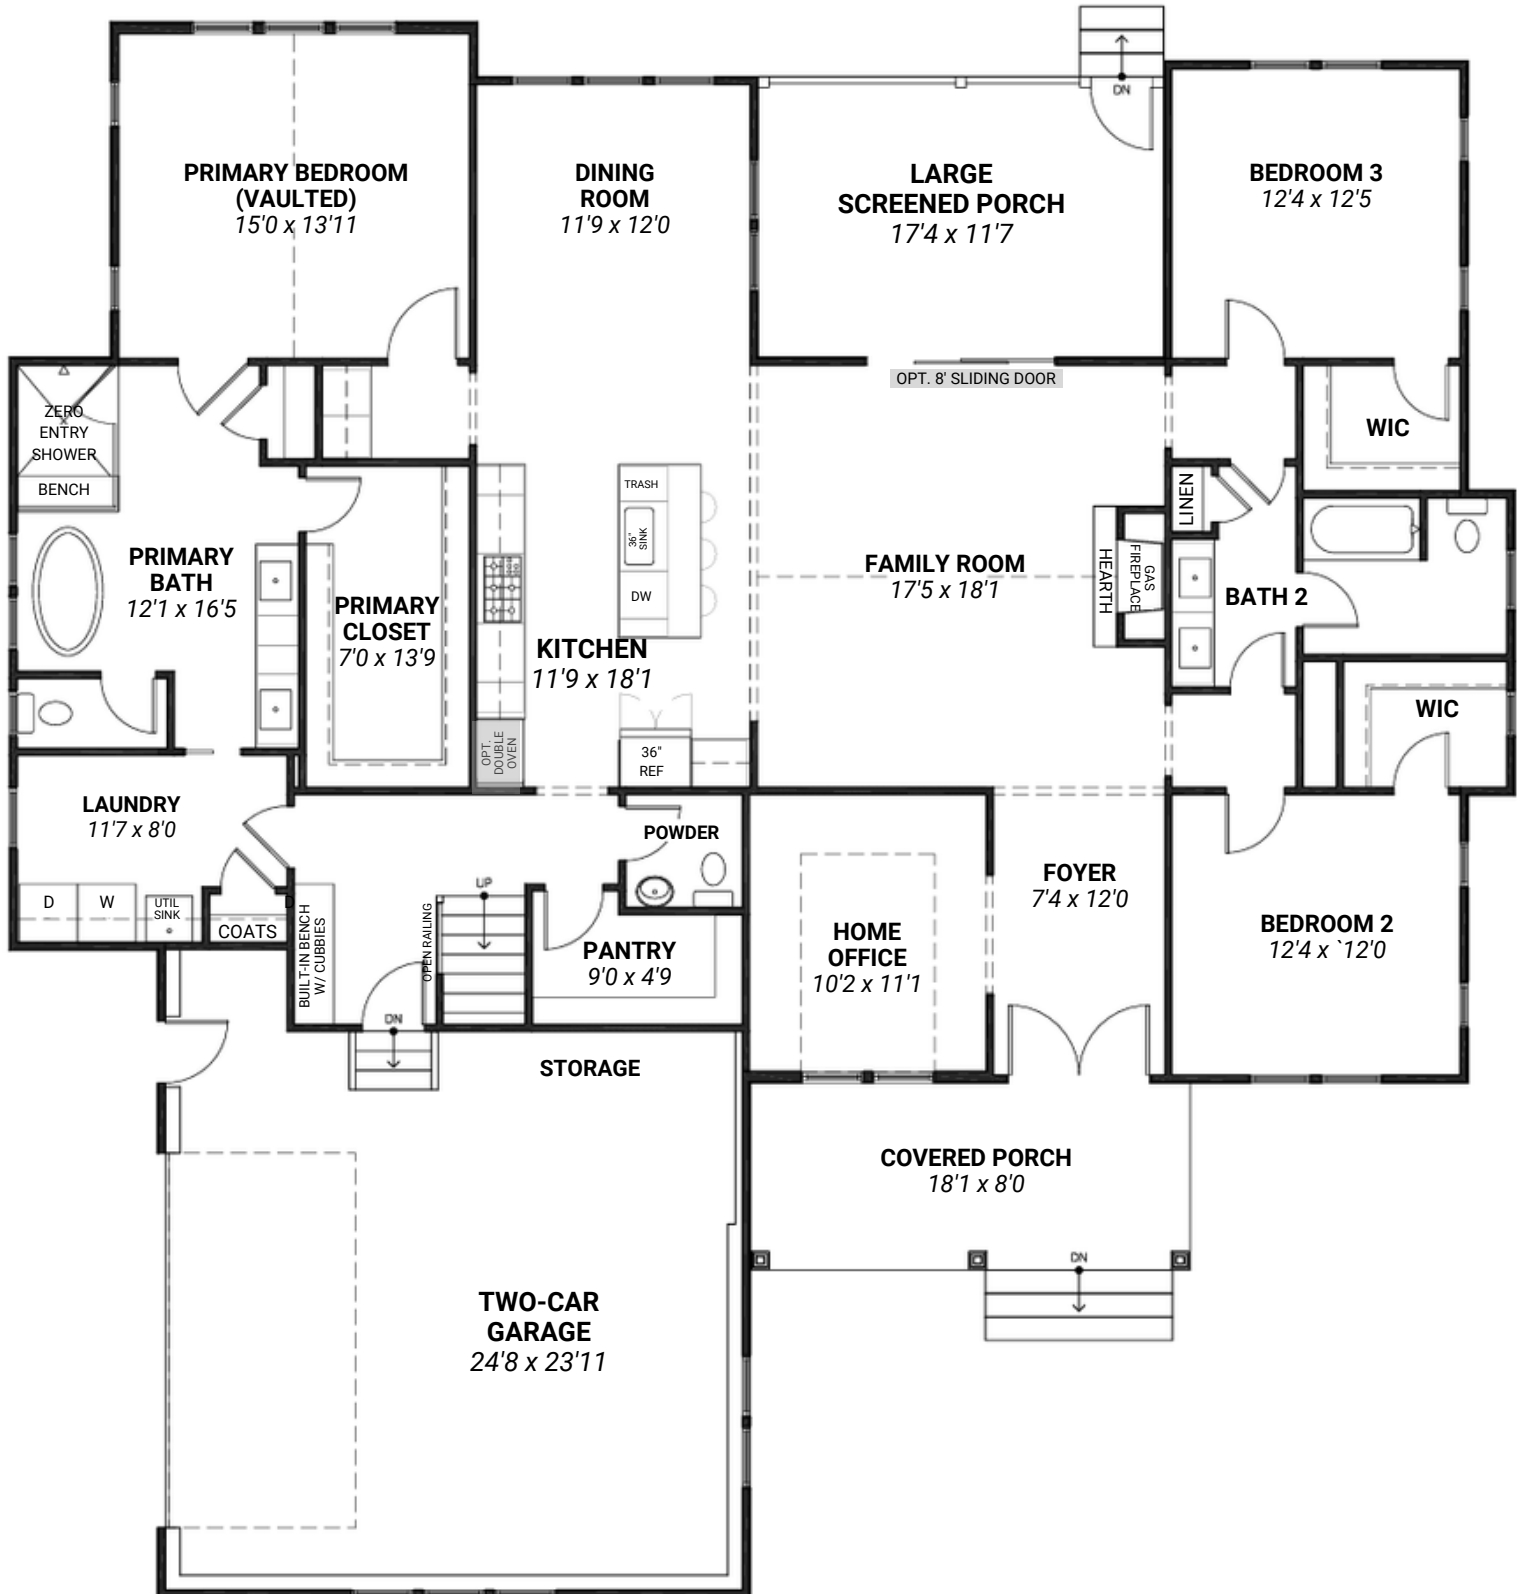

THE NICKLAUS

4 BEDS / 3.5 BATHS / 2,703 FINISHED SQ.FT.

FIRST FLOOR

THE NICKLAUS

4 BEDS / 3.5 BATHS / 2,703 FINISHED SQ.FT.

SECOND FLOOR