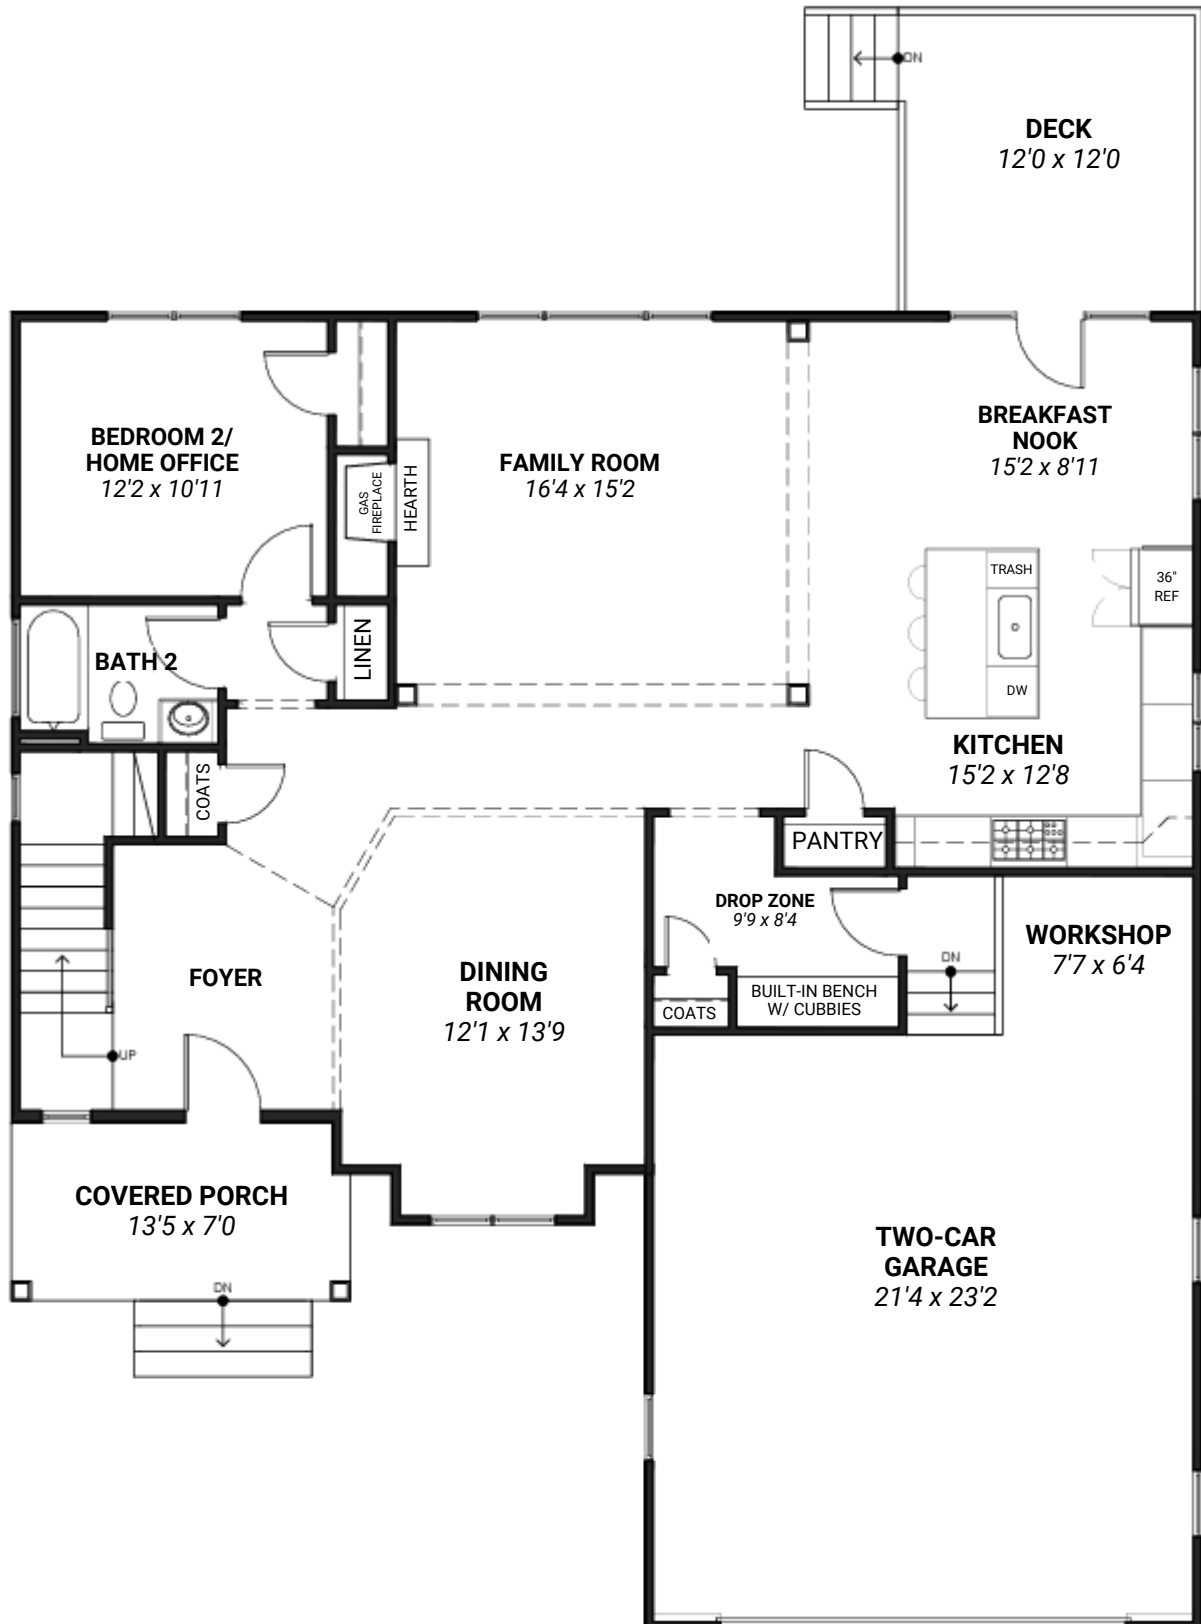

THE SPEAKMAN II

5 BEDS / 4 BATHS / 3,072 FINISHED SQ.FT.

FIRST FLOOR

THE SPEAKMAN II

5 BEDS / 4 BATHS / 3,072 FINISHED SQ.FT.