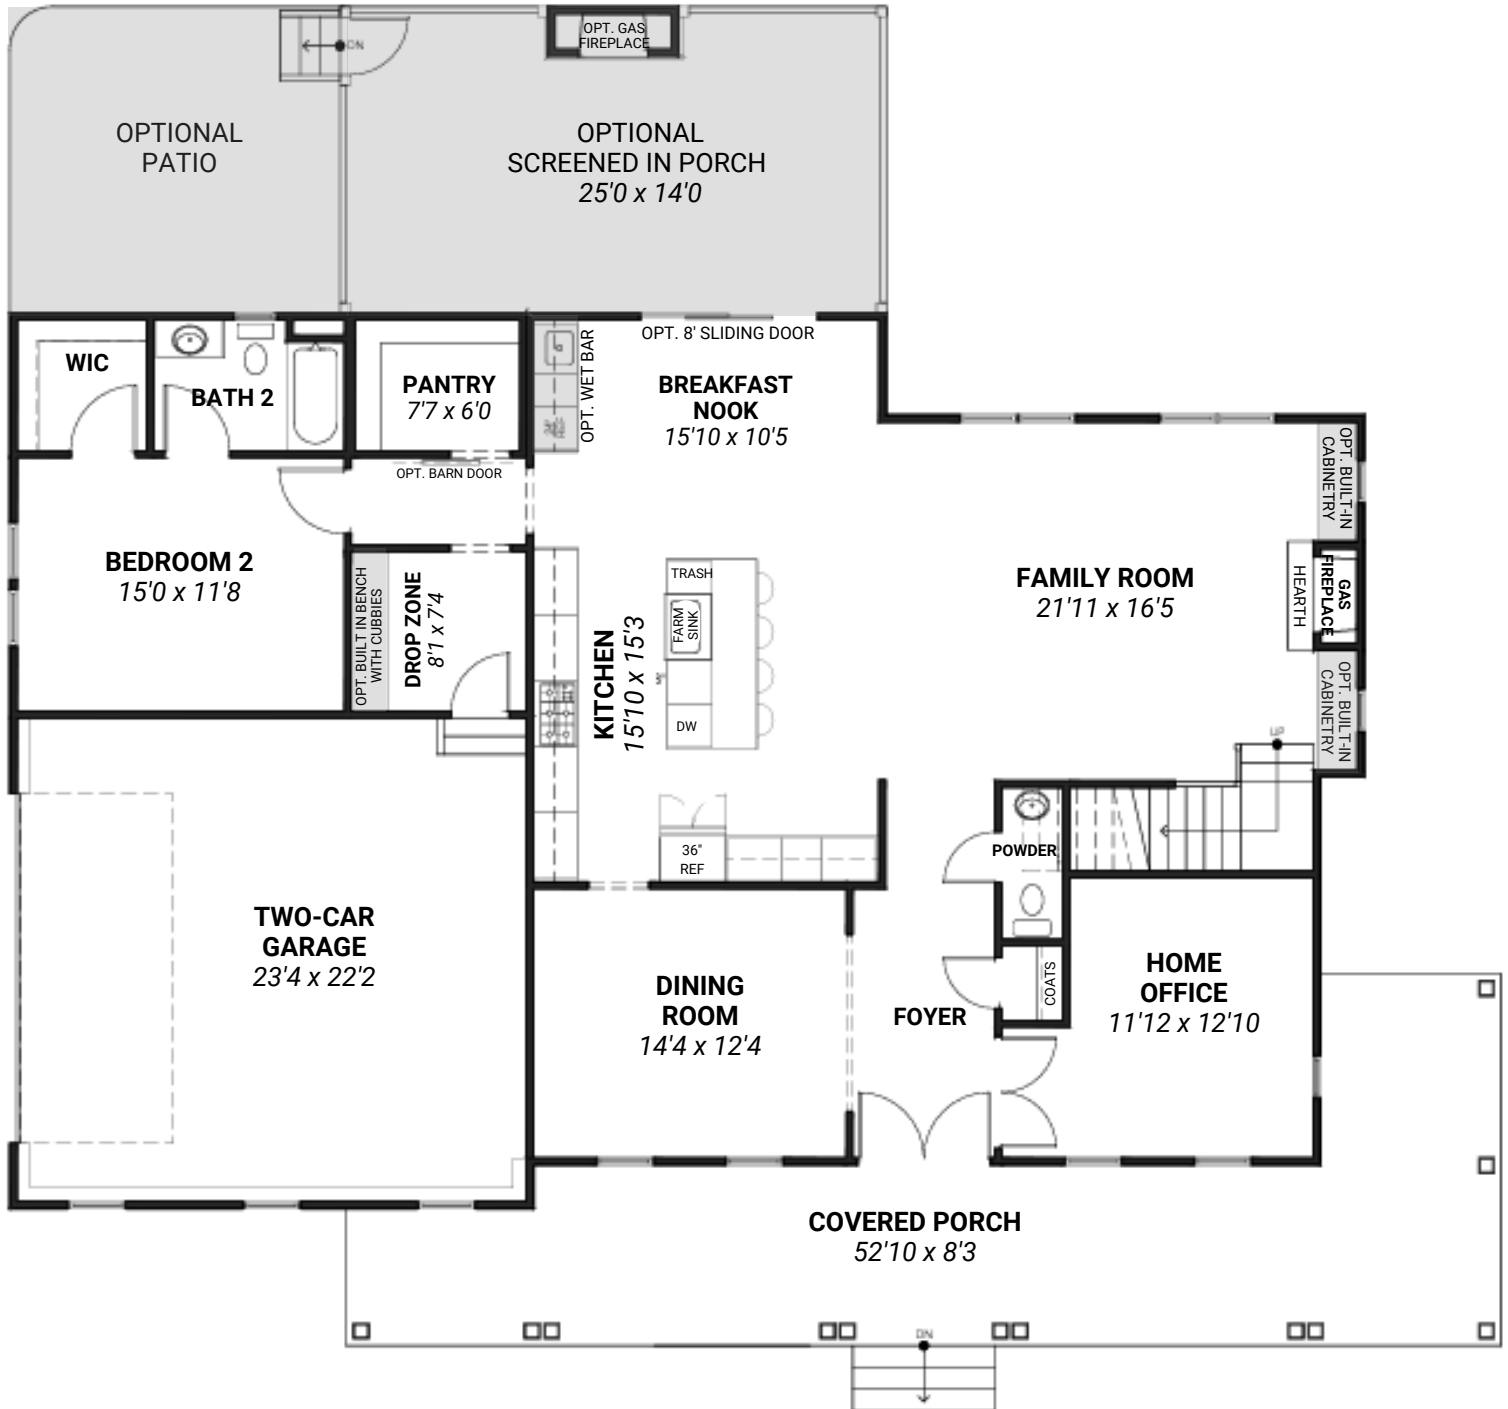

THE FENWAY I

5 BEDS / 4.5 BATHS / 3,763 FINISHED + 358 UNFINISHED SQ.FT.

FIRST FLOOR

THE FENWAY I

5 BEDS / 4.5 BATHS / 3,763 FINISHED + 358 UNFINISHED SQ.FT.

SECOND FLOOR

OPT. BONUS ROOM LAYOUT