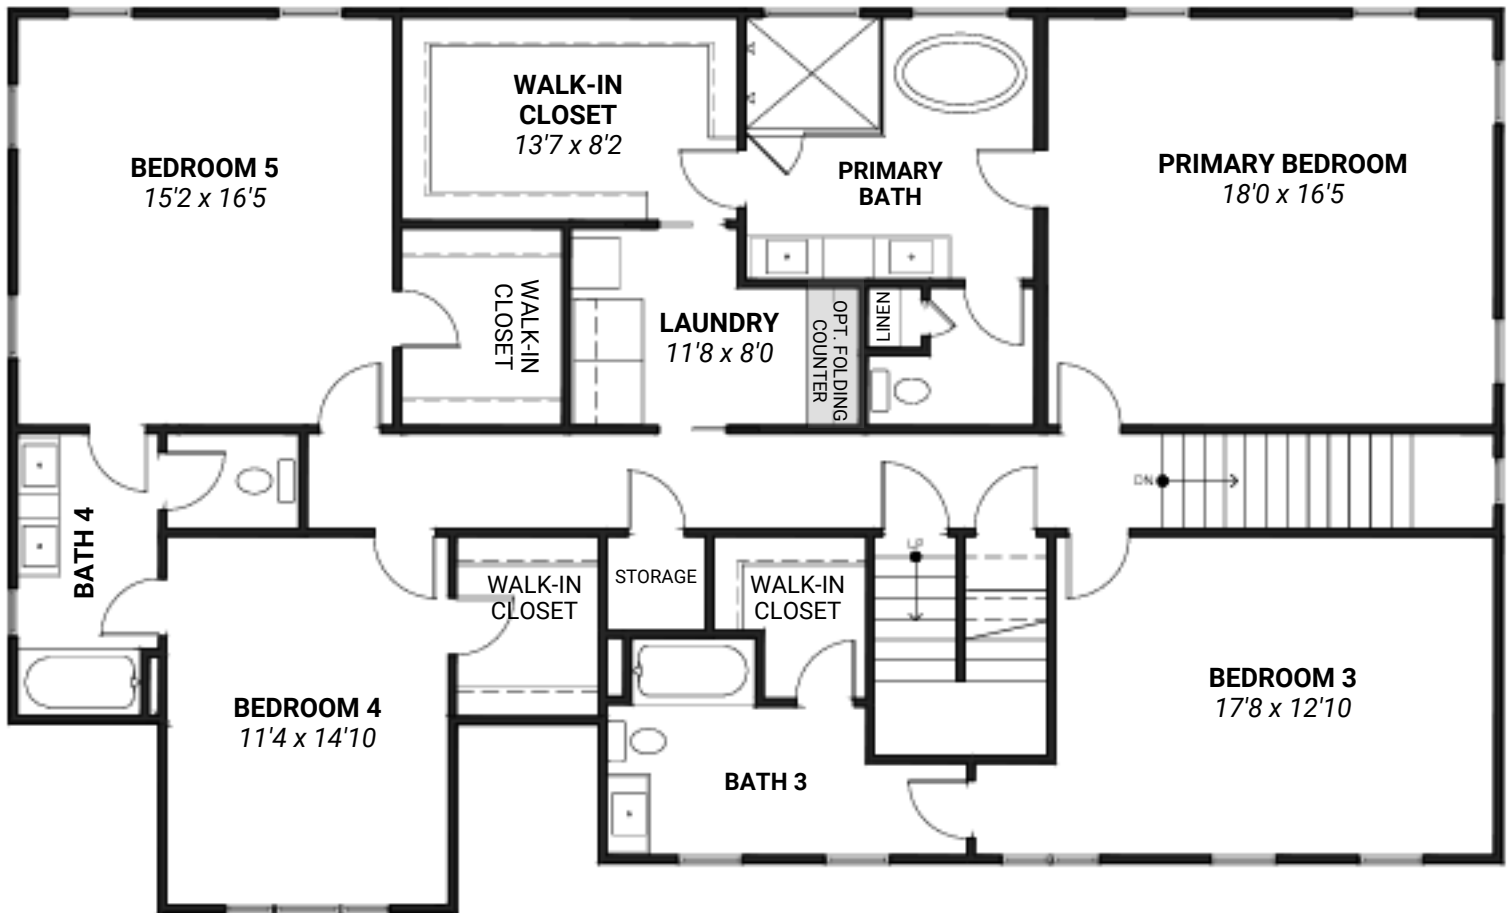

THE FENWAY I

5 BEDS / 4.5 BATHS / 3,763 FINISHED + 358 UNFINISHED SQ.FT.

FIRST FLOOR

THE FENWAY I

5 BEDS / 4.5 BATHS / 3,763 FINISHED + 358 UNFINISHED SQ.FT.

SECOND FLOOR

OPT. BONUS ROOM LAYOUT